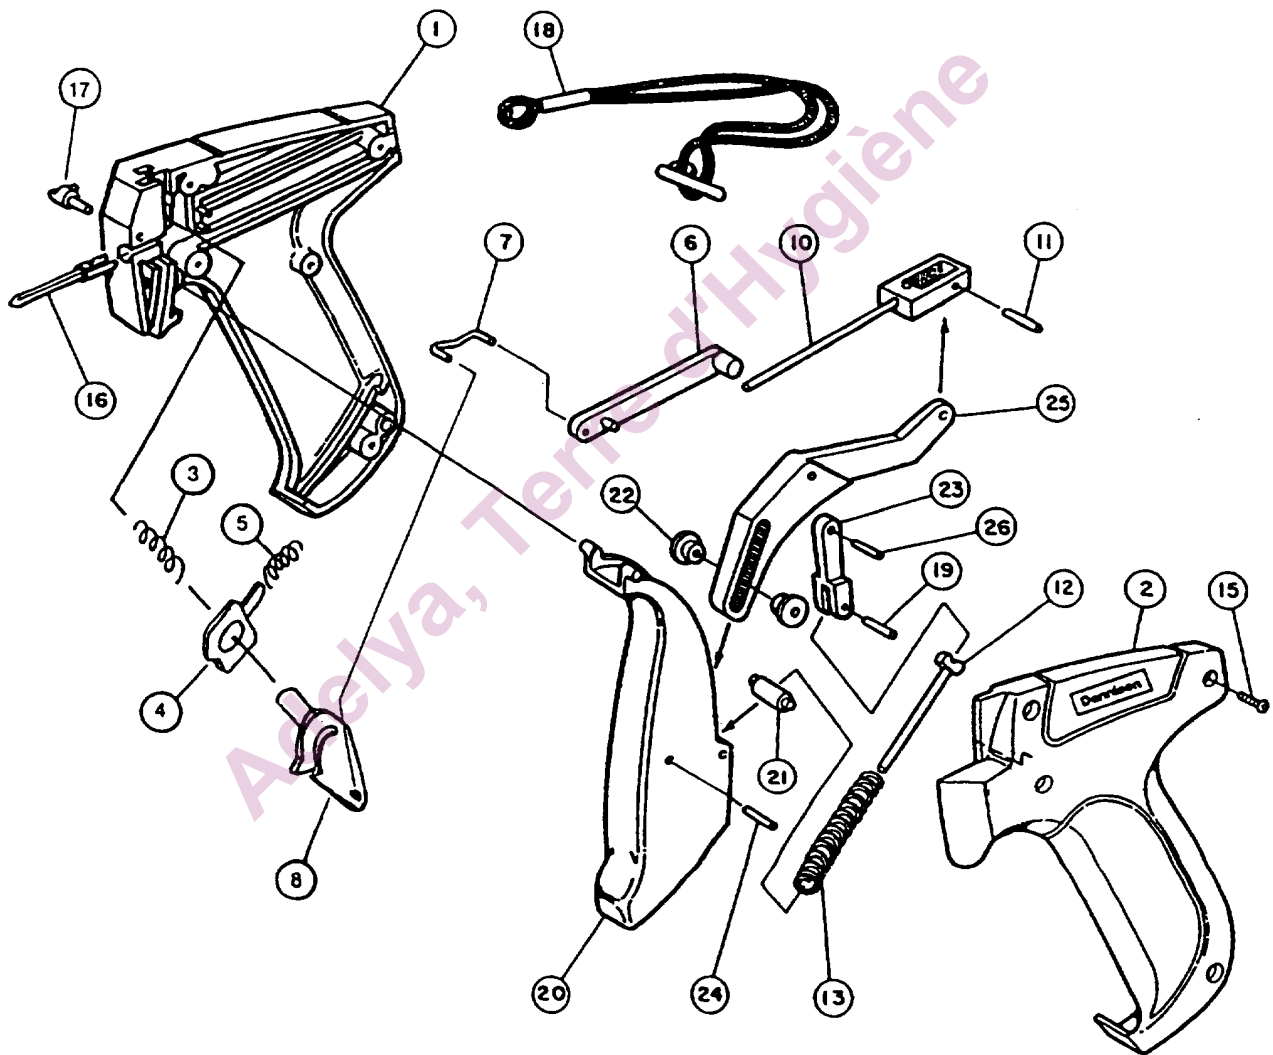

Fine Fabric Plus™ Pistol

Part # 10312

**MARK III™ FINE FABRIC PLUS™ PISTOL
SWIFTACHER® TOOL
10312
PARTS LIST**

ITEM #	PART NUMBER	PART NAME	QTY.
1	7-60-2118-01	RIGHT HANDLE	1
2	7-60-2358-01	LEFT HANDLE	1
3	0-051-217-05	SPRING, COMPRESSION	1
4	7-60-2107-01	DETENT	1
5	0-051-261-05	SPRING, COMPRESSION	1
6	7-60-1230-01	INDEXING SLIDE	1
7	7-60-2112-01	INDEXING SLIDE LINK	1
8	7-60-2108-01	FEED PAWL	1
10	7-60-1229-01	ASSEMBLY, EJECTOR ROD	1
11	7-60-0706-04	PIN, DOWEL, NO GROOVE	1
12	7-60-1032-01	SPRING RETAINER	1
13	7-60-4618-01	SPRING, COMPRESSION	1
15	7-62-0001-01	SCREW: 4-24, .38" LG. #3 HD.	4
16	7-60-4725-02	ASSY, NEEDLE & BLISTER CARD	1
17	7-60-7969-01	NEEDLE LOCK	1
18	7-60-0700-15	ASSEMBLY, LANYARD	1
19	0-043-277-59	PIN DOWEL	1
20	7-60-4714-01	TRIGGER	1
21	7-60-1033-01	SPRING, PIVOT	1
22	7-60-1030-01	DRIVE LINK ROLLER	2
23	7-60-1031-01	IDLER LINK	1
24	7-60-0706-02	PIN, DOWEL	1
25	7-60-1029-01	DRIVE LINK	1
26	7-60-0706-05	PIN, DOWEL	1